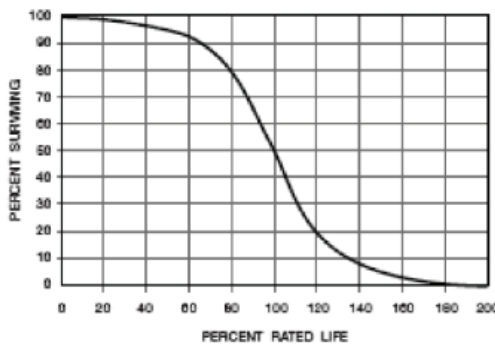

Ordering Information	
Howard Catalog Number (Ordering Code)	CF23MS/841
UPC Code	799385-01970
Description	T2 Self Ballasted CFL
Package Quantity	48
Physical Characteristics	
Base	Medium (ED26)
H: MOL (Maximum Overall Length) (in.)	4.33"
D: Diameter (in.)	2.44"
A: Base Width (in.)	1.93"
B: Base Height (in.)	2.46"
Operating Characteristics	
Lamp Watts (Nominal)	23
Approx. Initial Lumens	1600
Incandescent Equivalent	100
Average Rated Life (Hours)	10,000
Color Temperature (K)	4100
CRI (Color Rendering Index)	>80
Voltage	110-130v
Power Factor	>0.5
Operating Position	
	Universal

Lighting Facts Per Bulb	
Brightness	1600 lumens
Estimated Yearly Energy Cost	$2.77
Based on 3 hrs/day, 11¢/kWh Cost depends on rates and use	
Life	9.1 years
Based on 3 hrs/day	
Light Appearance	
Warm Cool 4100 K	
Energy Used	23 watts
Contains Mercury	
For more information on clean up and safe disposal, visit www.epa.gov/cfl	

Typical Fluorescent Lamp Mortality