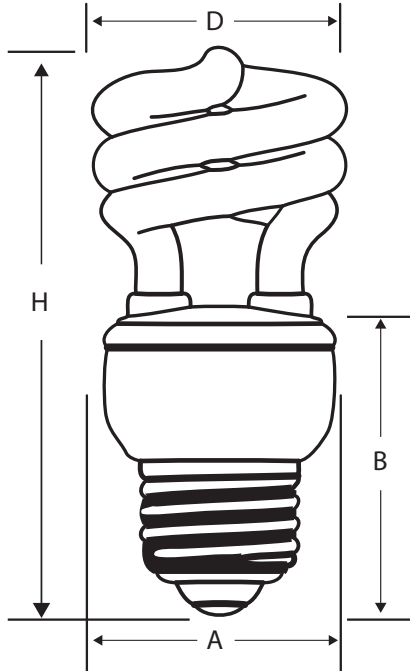

9/4/2013

Self Ballasted Compact Fluorescent Lamp

23 Watt T2 Self Ballasted CFL

Project:	
Catalog#:	
Approved by:	

Ordering Information	
Howard Catalog Number (Ordering Code)	CF23MS/841
UPC Code	799385-01970
Description	T2 Self Ballasted CFL
Package Quantity	48
Physical Characteristics	
Base	Medium (ED26)
H: MOL (Maximum Overall Length) (in.)	4.33"
D: Diameter (in.)	2.44"
A: Base Width (in.)	1.93"
B: Base Height (in.)	2.46"
Operating Characteristics	
Lamp Watts (Nominal)	23
Approx. Initial Lumens	1600
Incandescent Equivalent	100
Average Rated Life (Hours)	10,000
Color Temperature (K)	4100
CRI (Color Rendering Index)	>80
Voltage	110-130v
Power Factor	>0.5
Operating Position	
	Universal

Lighting Facts <small>Per Bulb</small>	
Brightness	1600 lumens
Estimated Yearly Energy Cost	\$2.77
<small>Based on 3 hrs/day, 11¢/kWh Cost depends on rates and use</small>	
Life	9.1 years
<small>Based on 3 hrs/day</small>	
Light Appearance	
<div style="display: flex; justify-content: space-between; align-items: center;"> Warm Cool </div> <div style="text-align: center; margin-top: 5px;"> <p>4100 K</p> </div>	
Energy Used	23 watts
Contains Mercury	
<small>For more information on clean up and safe disposal, visit www.epa.gov/cfl</small>	