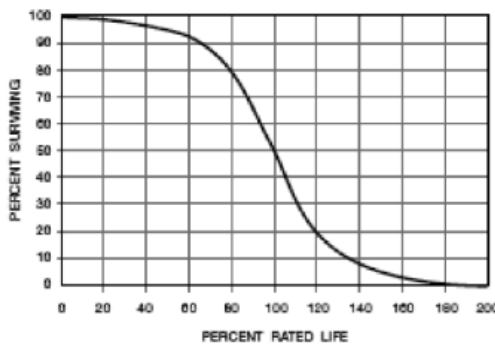

Ordering Information	
Howard Catalog Number (Ordering Code)	CF23MS/827
UPC Code	799385-01969
Description	T3 Self Ballasted CFL
Package Quantity	48
Physical Characteristics	
Base	Medium (ED26)
H: MOL (Maximum Overall Length) (in.)	5.04"
D: Diameter (in.)	2.36"
A: Base Width (in.)	n/a
B: Base Height (in.)	n/a
Operating Characteristics	
Lamp Watts (Nominal)	23
Approx. Initial Lumens	1600
Incandescent Equivalent	100
Average Rated Life (Hours)	10,000
Color Temperature (K)	2700
CRI (Color Rendering Index)	>80
Voltage	110-130v
Power Factor	>0.5
Operating Position	
	Universal

Lighting Facts Per Bulb	
Brightness	1600 lumens
Estimated Yearly Energy Cost	$2.77
Based on 3 hrs/day, 11¢/kWh Cost depends on rates and use	
Life	9.1 years
Based on 3 hrs/day	
Light Appearance	
Warm Cool 2700 K	
Energy Used	23 watts
Contains Mercury	
For more information on clean up and safe disposal, visit www.epa.gov/cfl	

Typical Fluorescent Lamp Mortality