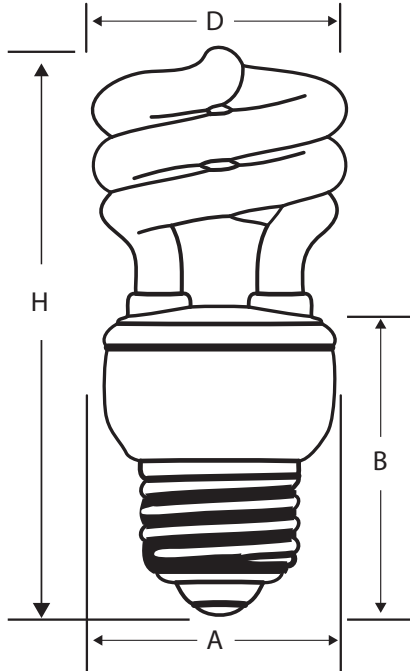

9/4/2013

Self Ballasted Compact Fluorescent Lamp

23 Watt T3 Self Ballasted CFL

Project:	
Catalog#:	
Approved by:	

Ordering Information	
Howard Catalog Number (Ordering Code)	CF23MS/827
UPC Code	799385-01969
Description	T3 Self Ballasted CFL
Package Quantity	48
Physical Characteristics	
Base	Medium (ED26)
H: MOL (Maximum Overall Length) (in.)	5.04"
D: Diameter (in.)	2.36"
A: Base Width (in.)	n/a
B: Base Height (in.)	n/a
Operating Characteristics	
Lamp Watts (Nominal)	23
Approx. Initial Lumens	1600
Incandescent Equivalent	100
Average Rated Life (Hours)	10,000
Color Temperature (K)	2700
CRI (Color Rendering Index)	>80
Voltage	110-130v
Power Factor	>0.5
Operating Position	
	Universal

Lighting Facts <small>Per Bulb</small>	
Brightness	1600 lumens
Estimated Yearly Energy Cost	\$2.77
<small>Based on 3 hrs/day, 11¢/kWh Cost depends on rates and use</small>	
Life	9.1 years
<small>Based on 3 hrs/day</small>	
Light Appearance	
<div style="display: flex; justify-content: space-between; align-items: center;"> Warm Cool </div> <div style="text-align: center; margin-top: 5px;"> <p>2700 K</p> </div>	
Energy Used	23 watts
Contains Mercury	
<small>For more information on clean up and safe disposal, visit www.epa.gov/cfl</small>	