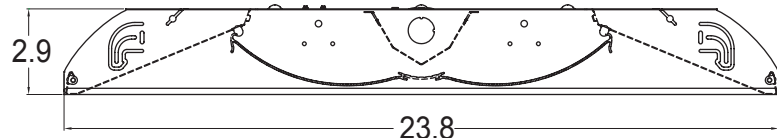

LP Assembly

LP - End Profile

Lay-in Fluorescent