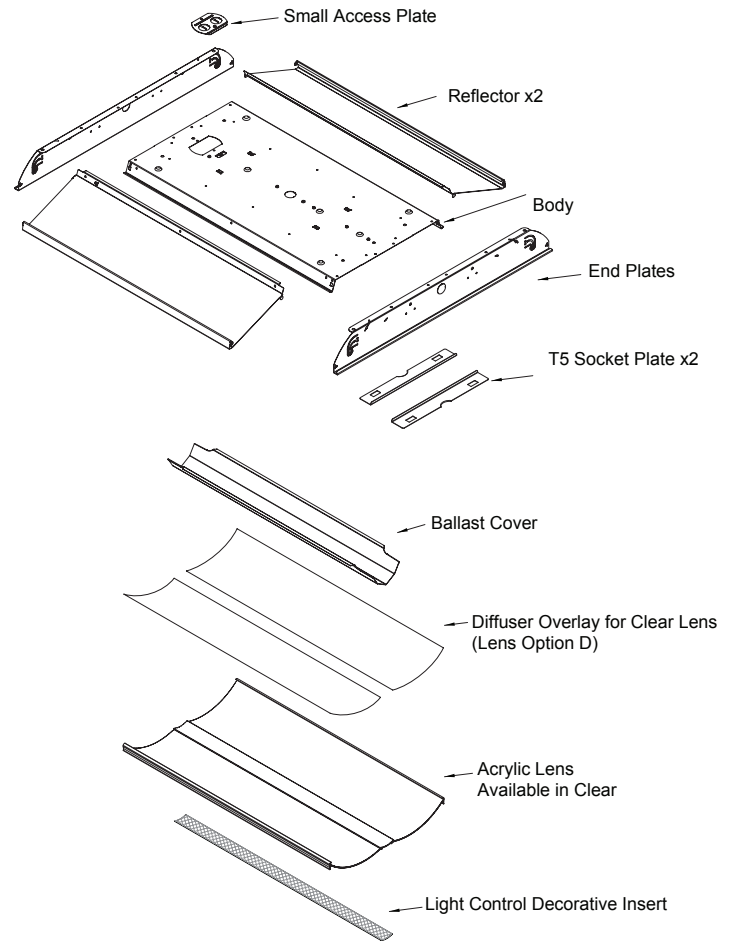

LP Assembly

LP - End Profile

Lay-in Fluorescent