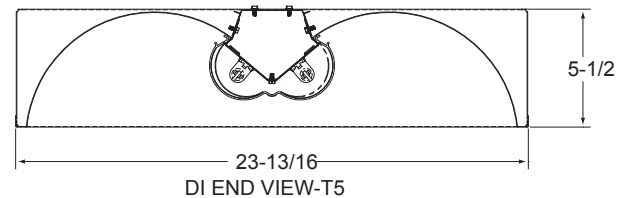

Specifications subject to change without notice.