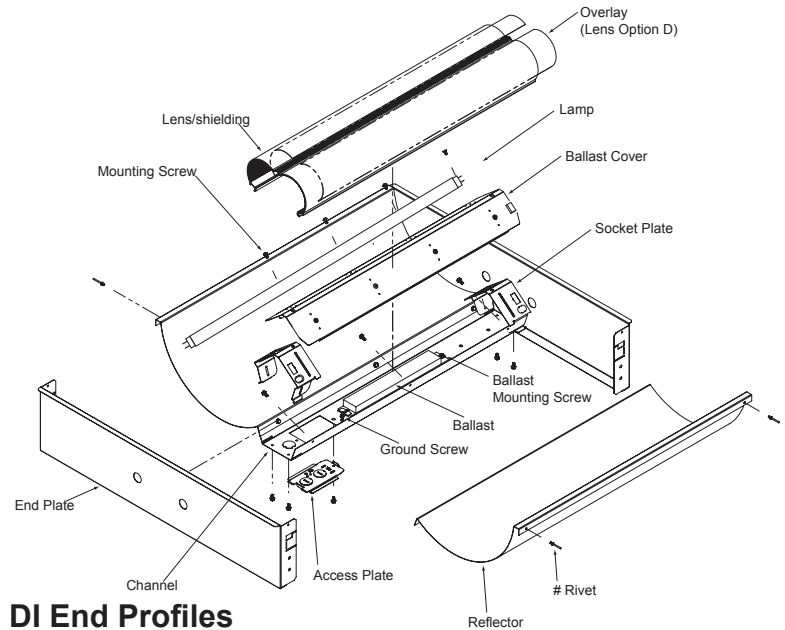

DI Assembly

DI End Profiles