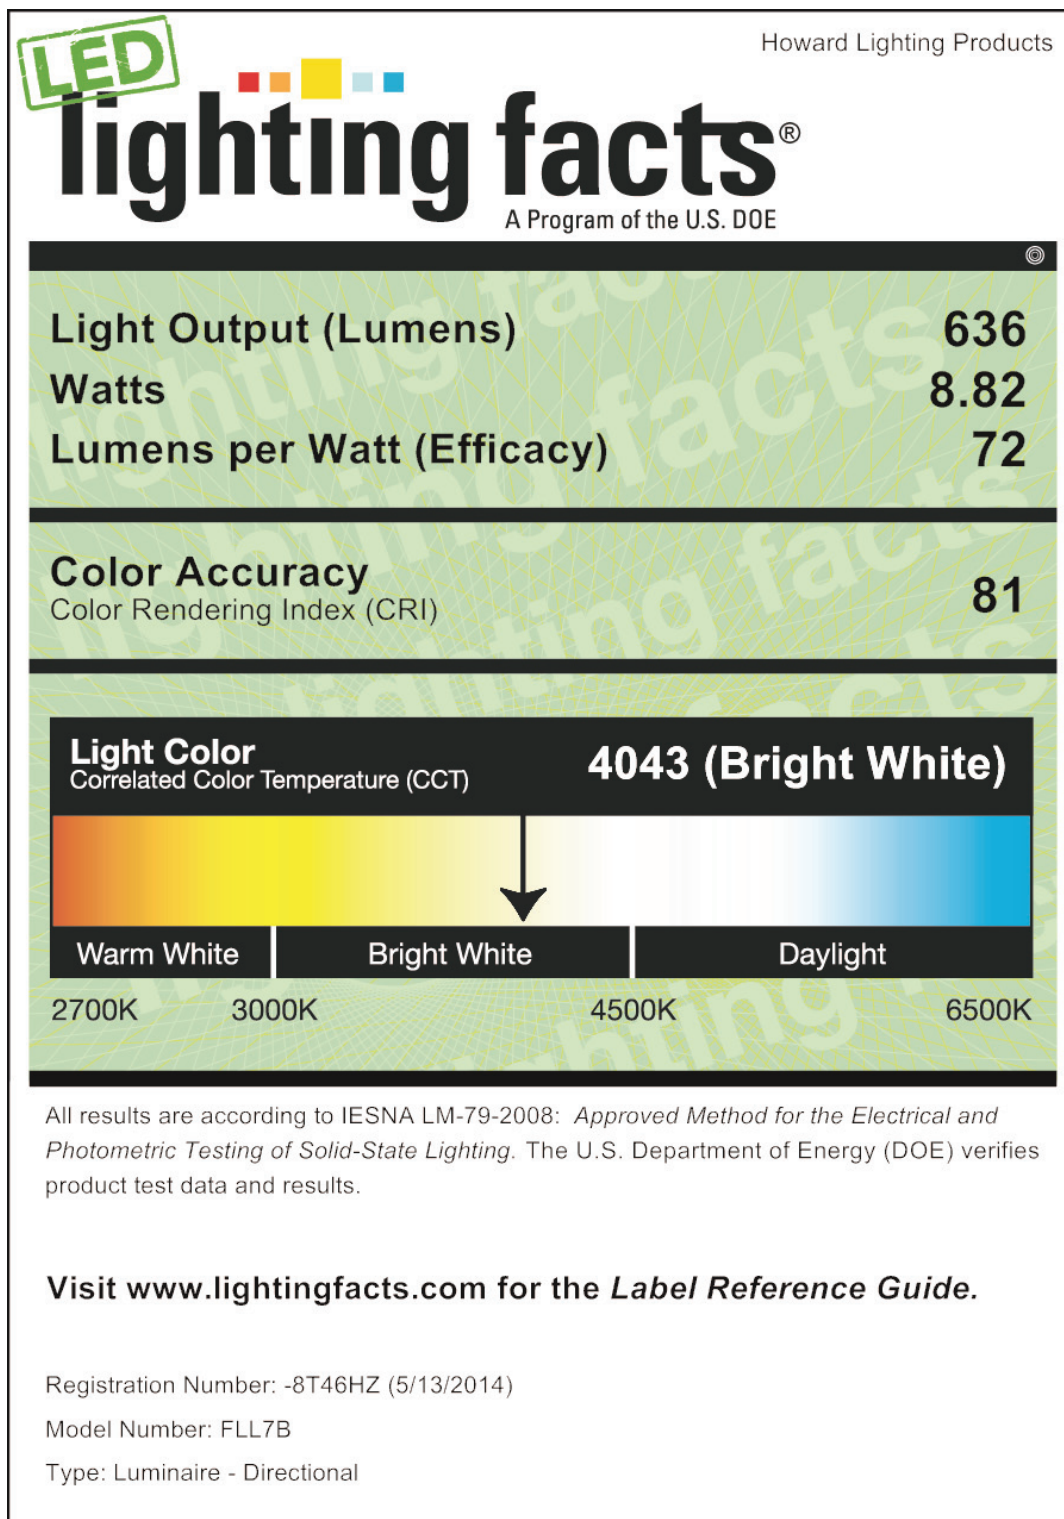

5/13/2014

LED Fixture

Specifications subject to change without notice.