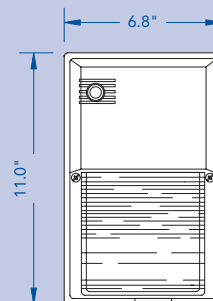

RAPID SHIP MODELS AVAILABLE FOR NEXT DAY SHIPMENT

- MINIWPP-70-HPS-120

| | |
|--------------|--|
| Project: | |
| Catalog#: | |
| Approved by: | |

ORDERING INFORMATION

| Catalog # | Watts | Volts † | HI Ballast Model # | Ballast | ANSI | Lamp Part # |
|--------------------|--------|---------|--------------------|---------|------|-------------|
| MINIWPP-70-HPS-120 | 70 HPS | 120 | S0070-02C-111-E | R-NPF | S62 | LU70/MED |

DIMENSIONS

PHOTOMETRICS

70W HPS @ 15' Mounting Height
Isofootcandles

† 120 = 120 volts

Specifications subject to change without notice.