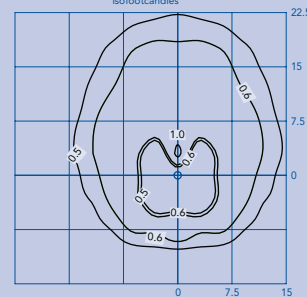

RAPID SHIP MODELS AVAILABLE FOR NEXT DAY SHIPMENT

- MINIWPP-70-HPS-120

| | |
|--------------|--|
| Project: | |
| Catalog#: | |
| Approved by: | |

ORDERING INFORMATION

| Catalog # | Watts | Volts † | HI Ballast Model # | Ballast | ANSI | Lamp Part # |
|--------------------|--------|---------|--------------------|---------|------|-------------|
| MINIWPP-70-HPS-120 | 70 HPS | 120 | S0070-02C-111-E | R-NPF | S62 | LU70/MED |

DIMENSIONS

PHOTOMETRICS

70W HPS @ 15' Mounting Height
Isofootcandles

† 120 = 120 volts

Specifications subject to change without notice.