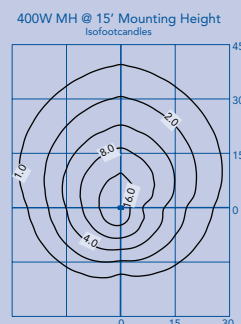

PHOTOMETRICS

† 4T = 120, 208, 240, 277 volts (pre-wired to 277)

Specifications subject to change without notice.