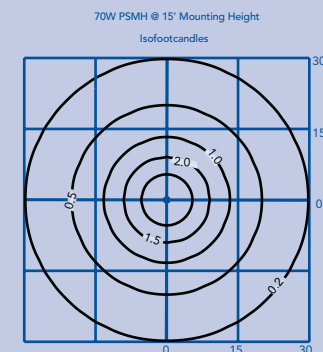

PHOTOMETRICS

† 4T = 120, 208, 240, 277 volts (pre-wired to 277)

Specifications subject to change without notice.