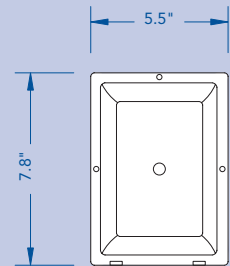

3/15/2017

LIMITED QUANTITIES AVAILABLE

5" x 8" Canopy

CF / 7 - 13 watts

Applications

Perfect for lighting residential exteriors, entry ways, stairways, walkways, perimeters, parking garages, storage areas, or industrial and warehouse environments

Features

- Polycarbonate lens
- Lamp included

Project:	
Catalog#:	
Approved by:	

HID/CFL Fixtures

ORDERING INFORMATION

Catalog #	Watts	Volts †	Ballast	ANSI	Lamp Part #
5x8C-7-CF-120	7 CF	120	CF	-	CF7S/827
5x8C-13-CF-120	13 CF	120	CF	-	CF13S/827

DIMENSIONS

4.4"

PHOTOMETRICS

1x 13 CFL @ 12' Mounting Height
Isofootcandles

† 120 = 120 volts

Specifications subject to change without notice.